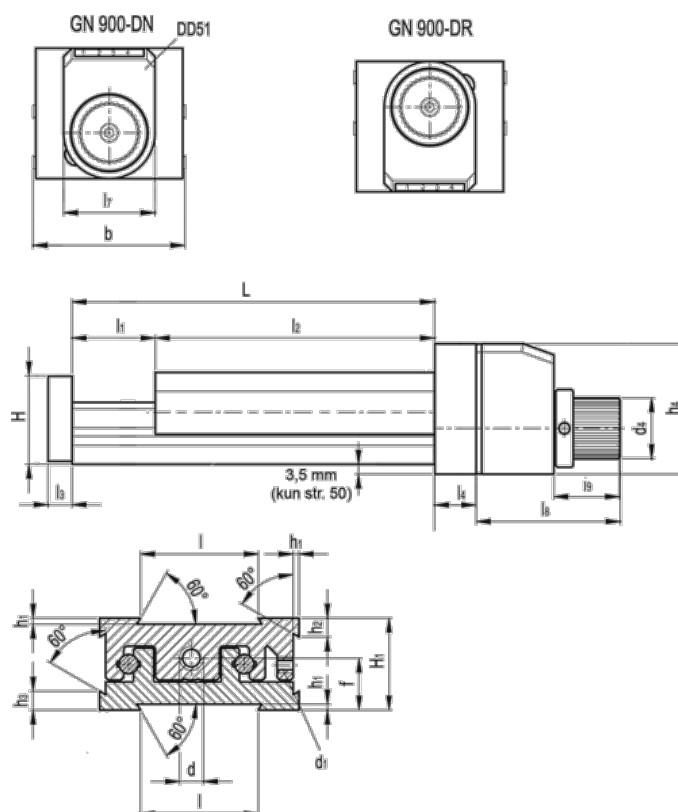

# Data Sheet

Article number: 20776012

Description: Adjustable slide unit  
GN 900-50-145-75-DR-1

## Measures

b = 50	h2 = 4.5	l7 = 33
d = M6x1	h3 = 7.0	l8 = 52
d1 = M4	h4 = 47	l9 = 24
d4 = 22	l = 30	
f = 13.0	L - l1 = 145-75	
H = 23.0	l2 = 70	
h1 = 1.5	l3 = 6	
H1 = 23	l4 = 12	